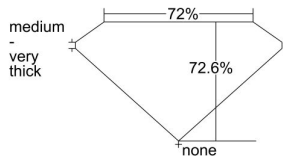

GIA®

FACSIMILE

GIA REPORT 2317354326

Verify this report at GIA.edu

GIA NATURAL DIAMOND DOSSIER®

November 29, 2018
GIA Report Number 2317354326
Shape and Cutting Style ..... Square Modified Brilliant
Measurements ..... 3.36 x 3.22 x 2.34 mm

GRADING RESULTS

Carat Weight ..... 0.21 carat
Color Grade ..... F
Clarity Grade VS1

ADDITIONAL GRADING INFORMATION

Polish ..... Excellent
Symmetry ..... Very Good
Fluorescence ..... None
Clarity Characteristics..... Crystal, Cloud, Needle, Pinpoint
Inspection(s): GIA 2317354326

PROPORTIONS

Profile not to actual proportions

GRADING SCALES

GIA COLOR SCALE		GIA CLARITY SCALE			
COLORLESS	D	VERY VERY SLIGHTLY INCLUDED	FLAWLESS		
	E		INTERNALLY FLAWLESS		
	F	VERY SLIGHTLY INCLUDED	VS₁		
	G		VS₂		
	H		VS₁		
	NEAR COLORLESS	I	SLIGHTLY INCLUDED	SI₁	
		J		SI₂	
		FAINT	K	INCLUDED	I₁
			L		I₂
			M		I₃
VERT LIGHT	N				
	O				
	P				
	Q				
	R				
LIGHT	S				
	T				
	U				
	V				
	W				
	X				
	Y				
	Z