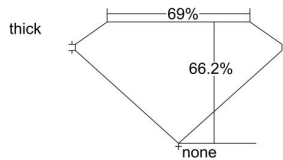

GIA®

FACSIMILE

GIA REPORT 2316843246

Verify this report at GIA.edu

GIA NATURAL DIAMOND DOSSIER®

February 04, 2019
GIA Report Number 2316843246
Shape and Cutting Style ..... **Cut-Cornered Rectangular Modified Brilliant**
Measurements ..... 5.94 x 4.79 x 3.17 mm

GRADING RESULTS

Carat Weight ..... 0.75 carat
Color Grade ..... E
Clarity Grade VS1

ADDITIONAL GRADING INFORMATION

Polish ..... Excellent
Symmetry ..... Excellent
Fluorescence ..... None
Clarity Characteristics ..... Crystal, Pinpoint
Inscription(s): GIA 2316843246

PROPORTIONS

Profile not to actual proportions

GRADING SCALES

GIA COLOR SCALE		GIA CLARITY SCALE			
COLORLESS	D	VERY VERY SLIGHTLY INCLUDED	FLAWLESS		
	E		INTERNALLY FLAWLESS		
	F	VERY SLIGHTLY INCLUDED	VVS₁		
	G		VVS₂		
	H		VS₁		
	NEAR COLORLESS	I	SLIGHTLY INCLUDED	VS₂	
		J		SI₁	
		FAINT	K	INCLUDED	SI₂
			L		I₁
			M		I₂
VERTICALLY LIGHT	N	INCLUDED	I₃		
	O				
	P				
	Q				
	R				
	S				
	T				
LIGHT	U				
	V				
	W				
	X				
Y					
Z