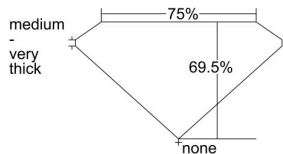

GIA®

FACSIMILE

GIA REPORT 2316354319

Verify this report at GIA.edu

GIA NATURAL DIAMOND DOSSIER®

November 29, 2018
GIA Report Number 2316354319
Shape and Cutting Style ..... Square Modified Brilliant
Measurements ..... 3.28 x 3.21 x 2.23 mm

GRADING RESULTS

Carat Weight ..... 0.18 carat
Color Grade ..... F
Clarity Grade VS1

ADDITIONAL GRADING INFORMATION

Polish ..... Excellent
Symmetry ..... Very Good
Fluorescence ..... None
Clarity Characteristics ..... Cloud
Inscription(s): GIA 2316354319

PROPORTIONS

Profile not to actual proportions

GRADING SCALES

GIA COLOR SCALE		GIA CLARITY SCALE			
COLORLESS	D	VERY VERY SLIGHTLY INCLUDED	FLAWLESS		
	E		INTERNALLY FLAWLESS		
	F	VERY SLIGHTLY INCLUDED	VVS₁		
	G		VVS₂		
	H		VS₁		
	NEAR COLORLESS	I	SLIGHTLY INCLUDED	VS₂	
		J		SI₁	
		FAINT	K	INCLUDED	SI₂
			L		I₁
			M		I₂
VERT LIGHT	N	NOT GRADED	I₃		
	O				
	P				
	Q				
	R				
	S				
LIGHT	T				
	U				
	V				
	W				
	X				
Y					
Z