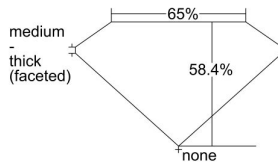

GIA®

FACSIMILE

GIA REPORT 2314777735

Verify this report at GIA.edu

GIA NATURAL DIAMOND DOSSIER®

January 25, 2019
GIA Report Number 2314777735
Shape and Cutting Style ..... Oval Brilliant
Measurements ..... 7.49 x 5.10 x 2.98 mm

GRADING RESULTS

Carat Weight ..... 0.70 carat
Color Grade ..... E
Clarity Grade VS2

ADDITIONAL GRADING INFORMATION

Polish ..... Excellent
Symmetry ..... Very Good
Fluorescence ..... Faint
Clarity Characteristics ..... Feather
Inscription(s): GIA 2314777735

PROPORTIONS

Profile not to actual proportions

GRADING SCALES

GIA COLOR SCALE		GIA CLARITY SCALE			
COLORLESS	D	VERY VERY SLIGHTLY INCLUDED	FLAWLESS		
	E		INTERNALLY FLAWLESS		
	F	VERY SLIGHTLY INCLUDED	VVS₁		
	G		VVS₂		
	H		VS₁		
	NEAR COLORLESS	I	SLIGHTLY INCLUDED	VS₂	
		J		SI₁	
		FAINT	K	INCLUDED	SI₂
			L		I₁
			M		I₂
VERT LIGHT	N	LIGHT	I₃		
	O				
	P				
	Q				
	R