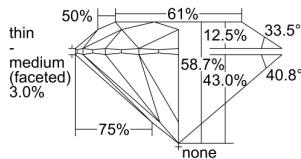

GIA®

FACSIMILE

GIA REPORT 2307072035

Verify this report at GIA.edu

GIA NATURAL DIAMOND DOSSIER®

August 04, 2018
GIA Report Number 2307072035
Shape and Cutting Style ..... Round Brilliant
Measurements ..... 5.49 - 5.51 x 3.23 mm

GRADING RESULTS

Carat Weight ..... 0.59 carat
Color Grade I
Clarity Grade VS1
Cut Grade ..... Excellent

ADDITIONAL GRADING INFORMATION

Polish ..... Excellent
Symmetry ..... Excellent
Fluorescence ..... Faint
Clarity Characteristics..... Crystal, Pinpoint
Inscription(s): GIA 2307072035

PROPORTIONS

Profile to actual proportions

GRADING SCALES

GIA COLOR SCALE	GIA CLARITY SCALE	GIA CUT SCALE	
D	FLAWLESS	EXCELLENT	
E	INTERNALLY FLAWLESS		
F		VVS₁	VERY GOOD
G	VVS₂		
H	VS₁	GOOD	
I	VS₂		
J	SI₁	FAIR	
K	SI₂		
L	I₁	POOR	
M	I₂		
N	I₃		
O			
P			
Q			
R			
S			
T			
U			
V			
W			
X			
Y			
Z