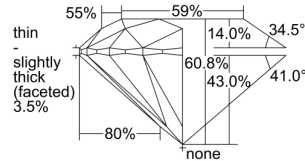

GIA®

FACSIMILE

GIA REPORT 2306884284

Verify this report at GIA.edu

GIA NATURAL DIAMOND DOSSIER®

October 11, 2018
GIA Report Number 2306884284
Shape and Cutting Style ..... Round Brilliant
Measurements ..... 4.19 - 4.20 x 2.55 mm

GRADING RESULTS

Carat Weight ..... 0.27 carat
Color Grade ..... H
Clarity Grade VVS1
Cut Grade ..... Excellent

ADDITIONAL GRADING INFORMATION

Polish ..... Excellent
Symmetry ..... Excellent
Fluorescence ..... Faint
Clarity Characteristics ..... Pinpoint
Inscription(s): GIA 2306884284

PROPORTIONS

GRADING SCALES

GIA COLOR SCALE	GIA CLARITY SCALE	GIA CUT SCALE	
D	FLAWLESS	EXCELLENT	
E	INTERNALLY FLAWLESS		
F		VVS₁	VERY GOOD
G	VVS₂		
H	VS₁	GOOD	
I	VS₂		
J	SI₁	FAIR	
K	SI₂		
L	I₁	POOR	
M	I₂		
N	I₃		
O			
P			
Q			
R			
S			
T			
U			
V			
W			
X			
Y			
Z