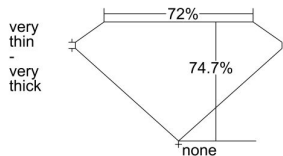

GIA®

FACSIMILE

GIA REPORT 2297379652

Verify this report at GIA.edu

GIA NATURAL DIAMOND DOSSIER®

June 13, 2018
GIA Report Number 2297379652
Shape and Cutting Style ..... **Cut-Cornered Rectangular Modified Brilliant**
Measurements ..... 5.41 x 4.99 x 3.73 mm

GRADING RESULTS

Carat Weight ..... 0.91 carat
Color Grade ..... M
Clarity Grade VS2

ADDITIONAL GRADING INFORMATION

Polish ..... Very Good
Symmetry ..... Fair
Fluorescence ..... Faint
Clarity Characteristics ..... Cavity
Inscription(s): GIA 2297379652

PROPORTIONS

Profile not to actual proportions