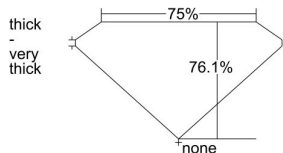

GIA®

FACSIMILE

GIA REPORT 2277562537

Verify this report at GIA.edu

GIA NATURAL DIAMOND DOSSIER®

December 08, 2017
GIA Report Number 2277562537
Shape and Cutting Style ..... Square Modified Brilliant
Measurements ..... 4.86 x 4.72 x 3.59 mm

GRADING RESULTS

Carat Weight ..... 0.70 carat
Color Grade ..... D
Clarity Grade SI1

ADDITIONAL GRADING INFORMATION

Polish ..... Excellent
Symmetry ..... Very Good
Fluorescence ..... Faint
Clarity Characteristics ..... Crystal
Inscription(s): GIA 2277562537

PROPORTIONS

Profile not to actual proportions

GRADING SCALES

GIA COLOR SCALE		GIA CLARITY SCALE			
COLORLESS	D	VERY VERY SLIGHTLY INCLUDED	FLAWLESS		
	E		INTERNALLY FLAWLESS		
	F	VERY SLIGHTLY INCLUDED	VVS₁		
	G		VVS₂		
	H		VS₁		
	NEAR COLORLESS	I	VERY SLIGHTLY INCLUDED	VS₂	
		J		SI₁	
		FAINT	K	SLIGHTLY INCLUDED	SI₂
			L		I₁
			M		I₂
VERT LIGHT	N	INCLUDED	I₃		
	O				
	P				
	Q				
	R				
	S				
	T				
LIGHT	U				
	V				
	W				
	X				
Y					
Z