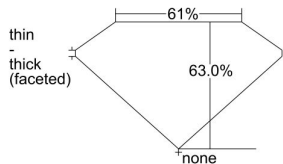

GIA®

FACSIMILE

GIA REPORT 2276914001

Verify this report at GIA.edu

GIA NATURAL DIAMOND DOSSIER®

January 22, 2018
GIA Report Number 2276914001
Shape and Cutting Style ..... Oval Brilliant
Measurements ..... 7.36 x 5.45 x 3.44 mm

GRADING RESULTS

Carat Weight ..... 0.91 carat
Color Grade ..... K
Clarity Grade VS2

ADDITIONAL GRADING INFORMATION

Polish ..... Excellent
Symmetry ..... Very Good
Fluorescence ..... Faint
Clarity Characteristics..... Crystal, Indented Natural
Inscription(s): GIA 2276914001

PROPORTIONS

Profile not to actual proportions

GRADING SCALES

GIA COLOR SCALE		GIA CLARITY SCALE			
COLORLESS	D	VERY VERY SLIGHTLY INCLUDED	FLAWLESS		
	E		INTERNALLY FLAWLESS		
	F	VERY SLIGHTLY INCLUDED	VVS₁		
	G		VVS₂		
	H		VS₁		
	NEAR COLORLESS	I	SLIGHTLY INCLUDED	VS₂	
		J		SI₁	
		FAINT	K	INCLUDED	SI₂
			L		I₁
			M		I₂
VERT LIGHT	N	LIGHT	I₃		
	O				
	P				
	Q				
	R