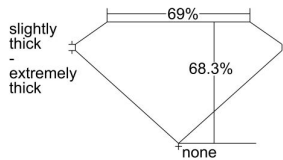

GIA®

FACSIMILE

GIA REPORT 2256957544

Verify this report at gia.edu

GIA DIAMOND DOSSIER®

June 01, 2017
GIA Report Number 2256957544
Shape and Cutting Style ..... **Cut-Cornered Rectangular Modified Brilliant**
Measurements ..... 5.08 x 4.75 x 3.24 mm

GRADING RESULTS

Carat Weight ..... 0.70 carat
Color Grade ..... E
Clarity Grade S11

ADDITIONAL GRADING INFORMATION

Polish ..... Excellent
Symmetry ..... Very Good
Fluorescence ..... None
Clarity Characteristics..... Cloud, Crystal
Inscription(s): GIA 2256957544

PROPORTIONS

Profile not to actual proportions

GRADING SCALES

GIA COLOR SCALE		GIA CLARITY SCALE			
COLORLESS	D	VERY VERY SLIGHTLY INCLUDED	FLAWLESS		
	E		INTERNALLY FLAWLESS		
	F	VERY SLIGHTLY INCLUDED	VVS₁		
	G		VVS₂		
	H		VS₁		
	NEAR COLORLESS	I	SLIGHTLY INCLUDED	VS₂	
		J		S1₁	
		FAINT	K	INCLUDED	S1₂
			L		I₁
			M		I₂
VERY LIGHT	N	LIGHT	I₃		
	O				
	P				
	Q				
LIGHT	R				
	S				
	T				
	U				
	V				
	W				
	X				
	Y				
	Z