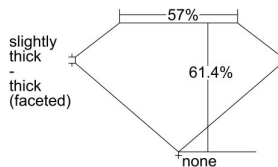

GIA®

FACSIMILE

GIA REPORT 2236624671

Verify this report at gia.edu

GIA DIAMOND DOSSIER®

September 12, 2016
GIA Report Number 2236624671
Shape and Cutting Style ..... Heart Brilliant
Measurements ..... 5.10 x 6.15 x 3.78 mm

GRADING RESULTS

Carat Weight ..... 0.70 carat
Color Grade ..... E
Clarity Grade VS1

ADDITIONAL GRADING INFORMATION

Polish ..... Excellent
Symmetry ..... Excellent
Fluorescence ..... None
Clarity Characteristics ..... Feather, Cloud, Pinpoint
Inspection(s): GIA 2236624671

PROPORTIONS

Profile not to actual proportions

GRADING SCALES

GIA COLOR SCALE		GIA CLARITY SCALE	
NEAR COLORLESS	D	VERY VERY SLIGHTLY INCLUDED	FLAWLESS
	E		INTERNALLY FLAWLESS
	F		VVS₁
	G		VVS₂
	H		VS₁
	I		VS₂
	J		SI₁
	K		SI₂
	L		I₁
	M		I₂
FAINT	N	SLIGHTLY INCLUDED	I₃
	O		
	P		
	Q		
VERY LIGHT	R	INCLUDED	
	S		
	T		
	U		
LIGHT	V		
	W		
	X		
	Y		
	Z