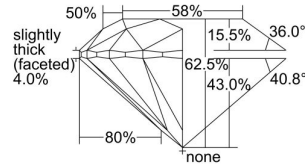

GIA®

FACSIMILE

GIA REPORT 2203434976

Verify this report at GIA.edu

GIA NATURAL DIAMOND DOSSIER®

July 12, 2019
GIA Report Number 2203434976
Shape and Cutting Style ..... Round Brilliant
Measurements ..... 6.11 - 6.16 x 3.84 mm

GRADING RESULTS

Carat Weight ..... 0.90 carat
Color Grade ..... E
Clarity Grade VS1
Cut Grade ..... Excellent

ADDITIONAL GRADING INFORMATION

Polish ..... Excellent
Symmetry ..... Excellent
Fluorescence ..... Faint
Clarity Characteristics ..... Crystal, Pinpoint
Inscription(s): GIA 2203434976

PROPORTIONS

Profile to actual proportions

GRADING SCALES

GIA COLOR SCALE	GIA CLARITY SCALE	GIA CUT SCALE	
D	FLAWLESS	EXCELLENT	
E	INTERNALLY FLAWLESS		
F		VVS₁	VERY GOOD
G	VVS₂		
H	VS₁	GOOD	
I	VS₂		
J	SI₁	FAIR	
K	SI₂		
L	I₁	POOR	
M	I₂		
N	I₃		
O			
P			
Q			
R			
S			
T			
U			
V			
W			
X			
Y			
Z