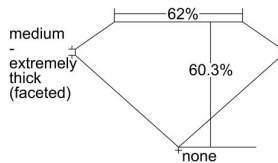

GIA®

FACSIMILE

GIA REPORT 2196316554

Verify this report at gia.edu

GIA DIAMOND DOSSIER®

January 28, 2015
GIA Report Number 2196316554
Shape and Cutting Style ..... Heart Brilliant
Measurements ..... 5.54 x 6.67 x 4.02 mm

GRADING RESULTS

Carat Weight ..... 0.90 carat
Color Grade ..... D
Clarity Grade S11

ADDITIONAL GRADING INFORMATION

Polish ..... Very Good
Symmetry ..... Very Good
Fluorescence ..... Medium Blue
Clarity Characteristics ..... Cloud, Crystal, Feather
Inscription(s): GIA 2196316554

PROPORTIONS

Profile not to actual proportions

GRADING SCALES

GIA COLOR SCALE		GIA CLARITY SCALE	
COLORLESS	D	VERY VERY SLIGHTLY INCLUDED	FLAWLESS
	E		INTERNALLY FLAWLESS
	F		VVS₁
	G		VVS₂
	H		VS₁
	I		VS₂
	J		SI₁
	K		SI₂
	L		I₁
	M		I₂
NEAR COLORLESS	N	SLIGHTLY INCLUDED	I₃
	O		
	P		
	Q		
FAINT	R	INCLUDED	
	S		
	T		
	U		
VERY LIGHT	V	INCLUDED	
	W		
	X		
	Y		
LIGHT	Z