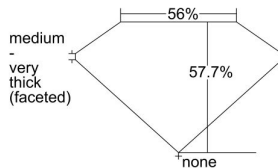

GIA®

FACSIMILE

GIA REPORT 2195943401

Verify this report at GIA.edu

GIA NATURAL DIAMOND DOSSIER®

December 26, 2018
GIA Report Number 2195943401
Shape and Cutting Style ..... Heart Brilliant
Measurements ..... 4.62 x 5.16 x 2.98 mm

GRADING RESULTS

Carat Weight ..... 0.40 carat
Color Grade ..... F
Clarity Grade VS1

ADDITIONAL GRADING INFORMATION

Polish ..... Excellent
Symmetry ..... Very Good
Fluorescence ..... Faint
Clarity Characteristics..Crystal, Cloud, Pinpoint, Indented Natural
Inscription(s): GIA 2195943401

PROPORTIONS

Profile not to actual proportions

GRADING SCALES

GIA COLOR SCALE		GIA CLARITY SCALE			
COLORLESS	D	VERY VERY SLIGHTLY INCLUDED	FLAWLESS		
	E		INTERNALLY FLAWLESS		
	F	VERY SLIGHTLY INCLUDED	VS₁		
	G		VS₂		
	H		VS₁		
	NEAR COLORLESS	I	SLIGHTLY INCLUDED	VS₂	
		J		SI₁	
		FAINT	K	INCLUDED	SI₂
			L		I₁
			M		I₂
VERT LIGHT	N	LIGHT	I₃		
	O				
	P				
	Q				
	R