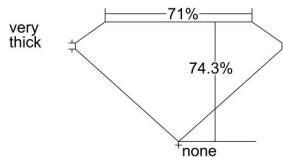

GIA®

FACSIMILE

GIA REPORT 2195563641

Verify this report at GIA.edu

GIA NATURAL DIAMOND DOSSIER®

August 03, 2018
GIA Report Number 2195563641
Shape and Cutting Style ..... Square Modified Brilliant
Measurements ..... 4.72 x 4.70 x 3.49 mm

GRADING RESULTS

Carat Weight ..... 0.70 carat
Color Grade ..... F
Clarity Grade VVS2

ADDITIONAL GRADING INFORMATION

Polish ..... Excellent
Symmetry ..... Excellent
Fluorescence ..... Faint
Clarity Characteristics ..... Pinpoint
Inscription(s): GIA 2195563641

PROPORTIONS

Profile not to actual proportions

GRADING SCALES

GIA COLOR SCALE		GIA CLARITY SCALE	
COLORLESS	D	VERY VERY SLIGHTLY INCLUDED	FLAWLESS
	E		INTERNALLY FLAWLESS
	F		VVS₁
	G		VVS₂
	H		VS₁
	I		VS₂
	J		SI₁
	K		SI₂
	L		I₁
	M		I₂
NEAR COLORLESS	N	SLIGHTLY INCLUDED	I₃
	O		
	P		
	Q		
FAINT	R		
	S		
	T		
	U		
VERY LIGHT	V		
	W		
	X		
	Y		
LIGHT	Z