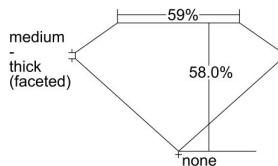

GIA®

FACSIMILE

GIA REPORT 2195134601

Verify this report at GIA.edu

GIA NATURAL DIAMOND DOSSIER®

February 22, 2018
GIA Report Number 2195134601
Shape and Cutting Style ..... Heart Brilliant
Measurements ..... 4.42 x 5.22 x 3.03 mm

GRADING RESULTS

Carat Weight ..... 0.40 carat
Color Grade ..... D
Clarity Grade VS1

ADDITIONAL GRADING INFORMATION

Polish ..... Excellent
Symmetry ..... Very Good
Fluorescence ..... None
Clarity Characteristics..... Crystal, Pinpoint, Indented Natural
Inscription(s): GIA 2195134601

PROPORTIONS

Profile not to actual proportions

GRADING SCALES

GIA COLOR SCALE		GIA CLARITY SCALE			
COLORLESS	D	VERY VERY SLIGHTLY INCLUDED	FLAWLESS		
	E		INTERNALLY FLAWLESS		
	F	VERY SLIGHTLY INCLUDED	VVS₁		
	G		VVS₂		
	H		VS₁		
	NEAR COLORLESS	I	SLIGHTLY INCLUDED	VS₂	
		J		SI₁	
		FAINT	K	INCLUDED	SI₂
			L		I₁
			M		I₂
VERT LIGHT			N	INCLUDED	I₃
			O		
			P		
	Q				
LIGHT	R				
	S				
	T				
	U				
	V				
	Z