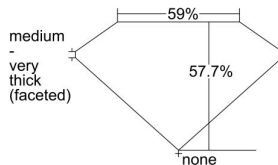

GIA®

FACSIMILE

GIA REPORT 2191524618

Verify this report at GIA.edu

GIA NATURAL DIAMOND DOSSIER®

July 19, 2018
GIA Report Number 2191524618
Shape and Cutting Style ..... Heart Brilliant
Measurements ..... 4.09 x 4.79 x 2.76 mm

GRADING RESULTS

Carat Weight ..... 0.31 carat
Color Grade ..... F
Clarity Grade SI1

ADDITIONAL GRADING INFORMATION

Polish ..... Very Good
Symmetry ..... Good
Fluorescence ..... None
Clarity Characteristics ..... Cloud, Crystal
Inscription(s): GIA 2191524618

PROPORTIONS

Profile not to actual proportions

GRADING SCALES

GIA COLOR SCALE		GIA CLARITY SCALE			
COLORLESS	D	VERY VERY SLIGHTLY INCLUDED	FLAWLESS		
	E		INTERNALLY FLAWLESS		
	F	VERY SLIGHTLY INCLUDED	VVS₁		
	G		VVS₂		
	H		VS₁		
	NEAR COLORLESS	I	SLIGHTLY INCLUDED	VS₂	
		J		SI₁	
		FAINT	K	INCLUDED	SI₂
			L		I₁
			M		I₂
VERT LIGHT			N	INCLUDED	I₃
			O		
			P		
	Q				
LIGHT	R				
	S				
	T				
	U				
	V				
	W				
	X				
	Y				
	Z