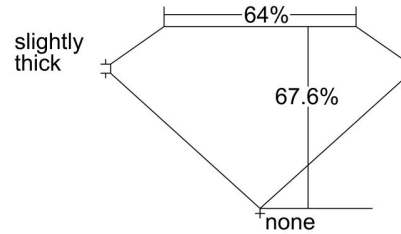

GIA NATURAL DIAMOND GRADING REPORT

March 06, 2018  
 GIA Report Number ..... 2191149297  
 Shape and Cutting Style ..... Square Emerald Cut  
 Measurements ..... 6.03 x 5.85 x 3.96 mm

GRADING RESULTS

Carat Weight ..... 1.21 carat  
 Color Grade ..... D  
 Clarity Grade ..... VVS2

ADDITIONAL GRADING INFORMATION

Polish ..... Excellent  
 Symmetry ..... Very Good  
 Fluorescence ..... None  
 Inscription(s): GIA 2191149297  
**Comments:** Additional pinpoints are not shown.

PROPORTIONS

Profile not to actual proportions

CLARITY CHARACTERISTICS

KEY TO SYMBOLS\*

- Pinpoint

\* Red symbols denote internal characteristics (inclusions). Green or black symbols denote external characteristics (blemishes). Diagram is an approximate representation of the diamond, and symbols shown indicate type, position, and approximate size of clarity characteristics. All clarity characteristics may not be shown. Details of finish are not shown.