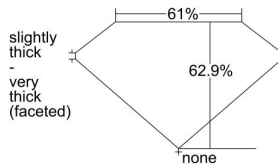

GIA®

FACSIMILE

GIA REPORT 2185353533

Verify this report at gia.edu

GIA DIAMOND DOSSIER®

April 26, 2017
GIA Report Number 2185353533
Shape and Cutting Style ..... Oval Brilliant
Measurements ..... 7.16 x 5.03 x 3.16 mm

GRADING RESULTS

Carat Weight ..... 0.74 carat
Color Grade ..... F
Clarity Grade VS2

ADDITIONAL GRADING INFORMATION

Polish ..... Excellent
Symmetry ..... Very Good
Fluorescence ..... Strong Blue
Clarity Characteristics ..... Crystal, Cloud, Feather
Inscription(s): GIA 2185353533

PROPORTIONS

Profile not to actual proportions

GRADING SCALES

GIA COLOR SCALE		GIA CLARITY SCALE	
NEAR COLORLESS	D	VERY VERY SLIGHTLY INCLUDED	FLAWLESS
	E		INTERNALLY FLAWLESS
	F		VVS₁
	G		VVS₂
	H		VS₁
	I		VS₂
	J		SI₁
	K		SI₂
	L		I₁
	M		I₂
FAINT	N	SLIGHTLY INCLUDED	I₃
	O		
	P		
	Q		
VERY LIGHT	R	INCLUDED	
	S		
	T		
	U		
LIGHT	V		
	W		
	X		
	Y		
	Z