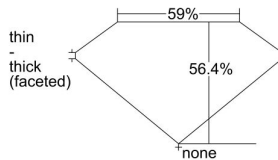

GIA®

FACSIMILE

GIA REPORT 2185273239

Verify this report at gia.edu

GIA DIAMOND DOSSIER®

March 30, 2017
GIA Report Number 2185273239
Shape and Cutting Style ..... Heart Brilliant
Measurements ..... 5.06 x 5.86 x 3.30 mm

GRADING RESULTS

Carat Weight ..... 0.57 carat
Color Grade ..... D
Clarity Grade VVS2

ADDITIONAL GRADING INFORMATION

Polish ..... Excellent
Symmetry ..... Good
Fluorescence ..... None
Clarity Characteristics ..... Pinpoint, Natural
Inscription(s): GIA 2185273239

PROPORTIONS

Profile not to actual proportions

GRADING SCALES

GIA COLOR SCALE		GIA CLARITY SCALE			
COLORLESS	D	VERY VERY SLIGHTLY INCLUDED	FLAWLESS		
	E		INTERNALLY FLAWLESS		
	F	VERY SLIGHTLY INCLUDED	VVS₁		
	G		VVS₂		
	H		VS₁		
	NEAR COLORLESS	I	SLIGHTLY INCLUDED	VS₂	
		J		SI₁	
		FAINT	K	INCLUDED	SI₂
			L		I₁
			M		I₂
VERY LIGHT			N	INCLUDED	I₃
			O		
			P		
	Q				
LIGHT	R				
	S				
	T				
	U				
	V				
	Z