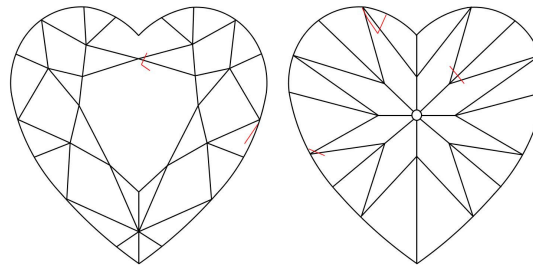

GIA DIAMOND GRADING REPORT

 August 19, 2014
 GIA Report Number 2176875384
 Shape and Cutting Style Heart Brilliant
 Measurements 5.92 x 6.93 x 4.06 mm

GRADING RESULTS

 Carat Weight 0.96 carat
 Color Grade F
 Clarity Grade SI1

ADDITIONAL GRADING INFORMATION

 Polish Excellent
 Symmetry Very Good
 Fluorescence None
 Inscription(s): GIA 2176875384

PROPORTIONS

Profile not to actual proportions

CLARITY CHARACTERISTICS

KEY TO SYMBOLS*
 Feather

* Red symbols denote internal characteristics (inclusions). Green or black symbols denote external characteristics (blemishes). Diagram is an approximate representation of the diamond, and symbols shown indicate type, position, and approximate size of clarity characteristics. All clarity characteristics may not be shown. Details of finish are not shown.