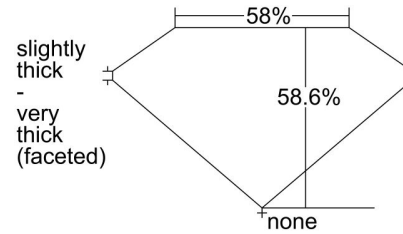

GIA DIAMOND GRADING REPORT

 August 19, 2014
 GIA Report Number 2176875384
 Shape and Cutting Style Heart Brilliant
 Measurements 5.92 x 6.93 x 4.06 mm

GRADING RESULTS

 Carat Weight 0.96 carat
 Color Grade F
 Clarity Grade SI1

ADDITIONAL GRADING INFORMATION

 Polish Excellent
 Symmetry Very Good
 Fluorescence None
 Inscription(s): GIA 2176875384

PROPORTIONS

Profile not to actual proportions

CLARITY CHARACTERISTICS

KEY TO SYMBOLS*
 Feather

* Red symbols denote internal characteristics (inclusions). Green or black symbols denote external characteristics (blemishes). Diagram is an approximate representation of the diamond, and symbols shown indicate type, position, and approximate size of clarity characteristics. All clarity characteristics may not be shown. Details of finish are not shown.