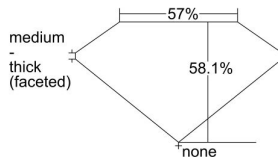

GIA®

FACSIMILE

GIA REPORT 2176345961

Verify this report at gia.edu

GIA DIAMOND DOSSIER®

May 23, 2014
GIA Report Number 2176345961
Shape and Cutting Style ..... Marquise Brilliant
Measurements ..... 9.40 x 4.85 x 2.82 mm

GRADING RESULTS

Carat Weight ..... 0.73 carat
Color Grade ..... D
Clarity Grade S11

ADDITIONAL GRADING INFORMATION

Polish ..... Excellent
Symmetry ..... Very Good
Fluorescence ..... Medium Blue
Clarity Characteristics ..... Twinning Wisp
Inspection(s): GIA 2176345961

PROPORTIONS

Profile not to actual proportions

GRADING SCALES

GIA COLOR SCALE		GIA CLARITY SCALE			
COLORLESS	D	VERY VERY SLIGHTLY INCLUDED	FLAWLESS		
	E		INTERNALLY FLAWLESS		
	F	VERY SLIGHTLY INCLUDED	VVS₁		
	G		VVS₂		
	H		VS₁		
	NEAR COLORLESS	I	SLIGHTLY INCLUDED	VS₂	
		J		S1₁	
		FAINT	K	INCLUDED	S1₂
			L		I₁
			M		I₂
VERY LIGHT			N	LIGHT	I₃
			O		
			P		
	Q				
LIGHT	R				
	S				
	T				
	U				
	V				
	Z