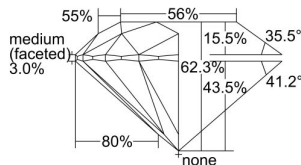

GIA®

FACSIMILE

GIA REPORT

2161346436

Verify this report at gia.edu

GIA DIAMOND DOSSIER®

July 07, 2014
GIA Report Number **2161346436**
Shape and Cutting Style ..... **Round Brilliant**
Measurements ..... **4.36 - 4.37 x 2.72 mm**

GRADING RESULTS

Carat Weight ..... **0.31 carat**
Color Grade ..... **F**
Clarity Grade **S11**
Cut Grade ..... **Excellent**

ADDITIONAL GRADING INFORMATION

Polish ..... **Excellent**
Symmetry ..... **Excellent**
Fluorescence ..... **Medium Blue**
Clarity Characteristics ..... **Feather**
Inscription(s): GIA 2161346436

PROPORTIONS

Profile to actual proportions

GRADING SCALES

GIA COLOR SCALE

COLORED	D
	E
	F
	G
NEAR COLORLESS	H
	I
	J
FAIN	K
	L
	M
	N
	O
	P
VERY LIGHT	Q
	R
	S
	T
	U
	V
	W
	X
	Y
LIGHT	Z

GIA CLARITY SCALE

GIA CUT SCALE

EXCELLENT	VERY GOOD	GOOD	FAIR	POOR	
					EXCELLENT
VERY GOOD	GOOD	FAIR	POOR	GIA CUT SCALE	
					VERY GOOD
GOOD	FAIR	POOR	GIA CUT SCALE	GIA CUT SCALE	
					GOOD
FAIR	POOR	GIA CUT SCALE	GIA CUT SCALE	GIA CUT SCALE	
					FAIR
POOR	GIA CUT SCALE	GIA CUT SCALE	GIA CUT SCALE	GIA CUT SCALE	
					POOR