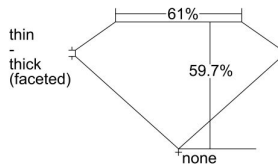

GIA®

FACSIMILE

GIA REPORT 1329444403

Verify this report at GIA.edu

GIA NATURAL DIAMOND DOSSIER®

April 05, 2019
GIA Report Number 1329444403
Shape and Cutting Style ..... Oval Brilliant
Measurements ..... 6.20 x 4.58 x 2.73 mm

GRADING RESULTS

Carat Weight ..... 0.50 carat
Color Grade ..... J
Clarity Grade VS1

ADDITIONAL GRADING INFORMATION

Polish ..... Excellent
Symmetry ..... Good
Fluorescence ..... Faint
Clarity Characteristics ..... Cavity, Feather, Pinpoint
Inscription(s): GIA 1329444403

PROPORTIONS

Profile not to actual proportions

GRADING SCALES

GIA COLOR SCALE		GIA CLARITY SCALE			
COLORLESS	D	VERY VERY SLIGHTLY INCLUDED	FLAWLESS		
	E		INTERNALLY FLAWLESS		
	F	VERY SLIGHTLY INCLUDED	VVS₁		
	G		VVS₂		
	H		VS₁		
	NEAR COLORLESS	I	SLIGHTLY INCLUDED	VS₂	
		J		SI₁	
		FAINT	K	INCLUDED	SI₂
			L		I₁
			M		I₂
VERT LIGHT	N	LIGHT	I₃		
	O				
	P				
	Q				
	R