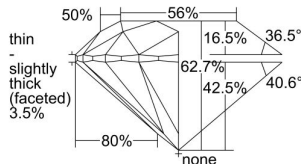

GIA®

FACSIMILE

GIA REPORT 1328496945

Verify this report at GIA.edu

GIA NATURAL DIAMOND DOSSIER®

April 12, 2019
GIA Report Number 1328496945
Shape and Cutting Style ..... Round Brilliant
Measurements ..... 6.09 - 6.17 x 3.84 mm

GRADING RESULTS

Carat Weight ..... 0.90 carat
Color Grade ..... D
Clarity Grade S11
Cut Grade ..... Excellent

ADDITIONAL GRADING INFORMATION

Polish ..... Excellent
Symmetry ..... Very Good
Fluorescence ..... None
Clarity Characteristics..... Crystal, Indented Natural
Inscription(s): GIA 1328496945

PROPORTIONS

Profile to actual proportions