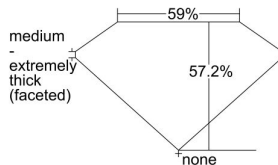

GIA®

FACSIMILE

GIA REPORT 1327284309

Verify this report at GIA.edu

GIA NATURAL DIAMOND DOSSIER®

March 19, 2019
GIA Report Number 1327284309
Shape and Cutting Style ..... Heart Brilliant
Measurements ..... 4.36 x 5.17 x 2.95 mm

GRADING RESULTS

Carat Weight ..... 0.41 carat
Color Grade ..... D
Clarity Grade VS1

ADDITIONAL GRADING INFORMATION

Polish ..... Excellent
Symmetry ..... Very Good
Fluorescence ..... None
Clarity Characteristics..... Indented Natural, Pinpoint
Inscription(s): GIA 1327284309

PROPORTIONS

Profile not to actual proportions

GRADING SCALES

GIA COLOR SCALE		GIA CLARITY SCALE			
COLORLESS	D	VERY VERY SLIGHTLY INCLUDED	FLAWLESS		
	E		INTERNALLY FLAWLESS		
	F	VERY SLIGHTLY INCLUDED	VVS₁		
	G		VVS₂		
	H		VS₁		
	NEAR COLORLESS	I	SLIGHTLY INCLUDED	VS₂	
		J		SI₁	
		FAINT	K	INCLUDED	SI₂
			L		I₁
			M		I₂
VERT LIGHT	N	INCLUDED	I₃		
	O				
	P				
	Q				
	R				
LIGHT	S				
	T				
	U				
	V				
	W				
	X				
	Y				
	Z