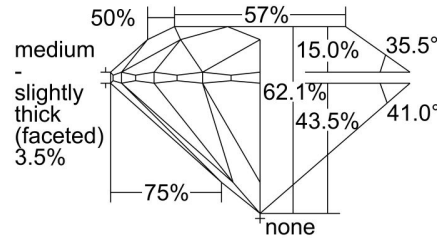

GIA NATURAL DIAMOND GRADING REPORT

June 12, 2019
GIA Report Number 1325994754
Shape and Cutting Style ..... Round Brilliant
Measurements ..... 11.00 - 11.05 x 6.85 mm

GRADING RESULTS

Carat Weight ..... 5.15 carat
Color Grade ..... K
Clarity Grade VS1
Cut Grade ..... Excellent

ADDITIONAL GRADING INFORMATION

Polish ..... Excellent
Symmetry ..... Excellent
Fluorescence ..... Faint
Inscription(s): GIA 1325994754
Comments: Additional pinpoints are not shown.

PROPORTIONS

Profile to actual proportions