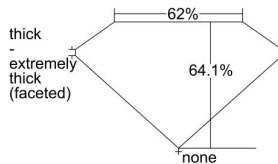

GIA®

FACSIMILE

GIA REPORT 1325481185

Verify this report at GIA.edu

GIA NATURAL DIAMOND DOSSIER®

April 11, 2019
GIA Report Number 1325481185
Shape and Cutting Style ..... Oval Brilliant
Measurements ..... 6.02 x 4.28 x 2.74 mm

GRADING RESULTS

Carat Weight ..... 0.50 carat
Color Grade ..... M
Clarity Grade VS1

ADDITIONAL GRADING INFORMATION

Polish ..... Excellent
Symmetry ..... Good
Fluorescence ..... Strong Blue
Clarity Characteristics..... Cloud, Crystal, Cavity, Feather
Inscription(s): GIA 1325481185

PROPORTIONS

Profile not to actual proportions

GRADING SCALES

GIA COLOR SCALE		GIA CLARITY SCALE			
COLORLESS	D	VERY VERY SLIGHTLY INCLUDED	FLAWLESS		
	E		INTERNALLY FLAWLESS		
	F	VERY SLIGHTLY INCLUDED	VVS₁		
	G		VVS₂		
	H		VS₁		
	NEAR COLORLESS	I	SLIGHTLY INCLUDED	VS₂	
		J		SI₁	
		FAINT	K	INCLUDED	SI₂
			L		I₁
			M		I₂
VERT LIGHT	N	INCLUDED	I₃		
	O				
	P				
	Q				
	R				
LIGHT	S				
	T				
	U				
	V				
	W				
	X				
	Y				
	Z