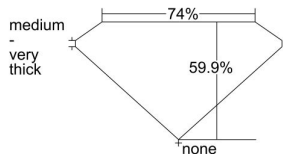

GIA®

FACSIMILE

GIA REPORT 1319354481

Verify this report at GIA.edu

GIA NATURAL DIAMOND DOSSIER®

November 29, 2018
GIA Report Number 1319354481
Shape and Cutting Style ..... Square Modified Brilliant
Measurements ..... 3.51 x 3.40 x 2.04 mm

GRADING RESULTS

Carat Weight ..... 0.21 carat
Color Grade ..... F
Clarity Grade VS1

ADDITIONAL GRADING INFORMATION

Polish ..... Very Good
Symmetry ..... Good
Fluorescence ..... None
Clarity Characteristics..... Crystal, Pinpoint
Inscription(s): GIA 1319354481

PROPORTIONS

Profile not to actual proportions

GRADING SCALES

GIA COLOR SCALE		GIA CLARITY SCALE			
COLORLESS	D	VERY VERY SLIGHTLY INCLUDED	FLAWLESS		
	E		INTERNALLY FLAWLESS		
	F	VERY SLIGHTLY INCLUDED	VVS₁		
	G		VVS₂		
	H		VS₁		
	NEAR COLORLESS	I	VERY SLIGHTLY INCLUDED	VS₂	
		J		SI₁	
		FAINT	K	SLIGHTLY INCLUDED	SI₂
			L		I₁
			M		I₂
VERT LIGHT	N	INCLUDED	I₃		
	O				
	P				
	Q				
	R				
LIGHT	S				
	T				
	U				
	V				
	W				
	X				
	Y				
	Z