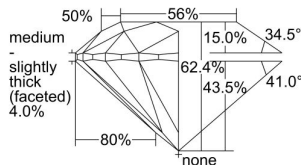

GIA®

FACSIMILE

GIA REPORT 1318841437

Verify this report at GIA.edu

GIA NATURAL DIAMOND DOSSIER®

February 01, 2019
GIA Report Number 1318841437
Shape and Cutting Style ..... Round Brilliant
Measurements ..... 3.63 - 3.65 x 2.27 mm

GRADING RESULTS

Carat Weight ..... 0.18 carat
Color Grade ..... G
Clarity Grade VVS2
Cut Grade ..... Excellent

ADDITIONAL GRADING INFORMATION

Polish ..... Excellent
Symmetry ..... Excellent
Fluorescence ..... None
Clarity Characteristics..... Feather, Pinpoint, Indented Natural
Inscription(s): GIA 1318841437

PROPORTIONS

Profile to actual proportions

GRADING SCALES

GIA COLOR SCALE

COLORED	D
	E
	F
	G
	H
	I
	J
NEAR COLORLESS	K
	L
	M
Faint	N
	O
	P
	Q
	R
	S
	T
	U
	V
	W
	X
	Y
Light	Z

GIA CLARITY SCALE

FLAWLESS	VERY VERY SLIGHTLY INCLUDED	VVS₁	VVS₂	VS₁	VS₂	SI₁	SI₂	I₁	I₂	I₃		
											FLAWLESS	INTERNALLY FLAWLESS

GIA CUT SCALE

EXCELLENT
VERY GOOD
GOOD
FAIR
POOR