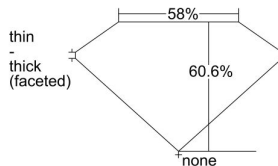

GIA®

FACSIMILE

GIA REPORT 1315885412

Verify this report at GIA.edu

GIA NATURAL DIAMOND DOSSIER®

February 06, 2019
GIA Report Number 1315885412
Shape and Cutting Style ..... Oval Brilliant
Measurements ..... 6.45 x 4.62 x 2.80 mm

GRADING RESULTS

Carat Weight ..... 0.54 carat
Color Grade ..... F
Clarity Grade VS1

ADDITIONAL GRADING INFORMATION

Polish ..... Excellent
Symmetry ..... Good
Fluorescence ..... None
Clarity Characteristics ..... Feather, Pinpoint
Inscription(s): GIA 1315885412

PROPORTIONS

Profile not to actual proportions

GRADING SCALES

GIA COLOR SCALE		GIA CLARITY SCALE	
COLORLESS	D	VERY VERY SLIGHTLY INCLUDED	FLAWLESS
	E		INTERNALLY FLAWLESS
	F		VVS₁
	G		VVS₂
	H		VS₁
	I		VS₂
	J		SI₁
	K		SI₂
	L		I₁
	M		I₂
NEAR COLORLESS	N	SLIGHTLY INCLUDED	I₃
	O		
	P		
	Q		
FAINT	R		
	S		
	T		
	U		
VERT LIGHT	V		
	W		
	X		
	Y		
LIGHT	Z