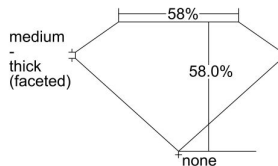

GIA®

FACSIMILE

GIA REPORT 1315630535

Verify this report at GIA.edu

GIA NATURAL DIAMOND DOSSIER®

January 10, 2019
GIA Report Number 1315630535
Shape and Cutting Style ..... Heart Brilliant
Measurements ..... 4.48 x 5.33 x 3.09 mm

GRADING RESULTS

Carat Weight ..... 0.43 carat
Color Grade ..... D
Clarity Grade VS1

ADDITIONAL GRADING INFORMATION

Polish ..... Excellent
Symmetry ..... Very Good
Fluorescence ..... Faint
Clarity Characteristics..... Crystal, Needle, Pinpoint
Inscription(s): GIA 1315630535

PROPORTIONS

Profile not to actual proportions

GRADING SCALES

GIA COLOR SCALE		GIA CLARITY SCALE	
COLORLESS	D	VERY VERY SLIGHTLY INCLUDED	FLAWLESS
	E		INTERNALLY FLAWLESS
	F		VVS₁
	G		VVS₂
	H		VS₁
	I		VS₂
	J		SI₁
	K		SI₂
	L		I₁
	M		I₂
NEAR COLORLESS	N	SLIGHTLY INCLUDED	I₃
	O		
	P		
	Q		
FAINT	R	INCLUDED	
	S		
	T		
	U		
VERT LIGHT	V		
	W		
	X		
	Y		
LIGHT	Z