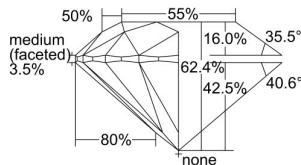

GIA®

FACSIMILE

GIA REPORT 1315533469

Verify this report at GIA.edu

GIA NATURAL DIAMOND DOSSIER®

December 27, 2018
GIA Report Number 1315533469
Shape and Cutting Style ..... Round Brilliant
Measurements ..... 4.75 - 4.77 x 2.97 mm

GRADING RESULTS

Carat Weight ..... 0.41 carat
Color Grade ..... M
Clarity Grade VS1
Cut Grade ..... Excellent

ADDITIONAL GRADING INFORMATION

Polish ..... Excellent
Symmetry ..... Excellent
Fluorescence ..... None
Clarity Characteristics ..... Crystal, Cloud, Pinpoint
Inscription(s): GIA 1315533469

PROPORTIONS

Profile to actual proportions

GRADING SCALES

GIA COLOR SCALE	GIA CLARITY SCALE	GIA CUT SCALE	
D	FLAWLESS	EXCELLENT	
E	INTERNALLY FLAWLESS		
F		VVS₁	VERY GOOD
G	VVS₂		
H	VS₁	GOOD	
I	VS₂		
J	SI₁	FAIR	
K	SI₂		
L	I₁	POOR	
M	I₂		
N	I₃		
O			
P			
Q			
R			
S			
T			
U			
V			
W			
X			
Y			
Z