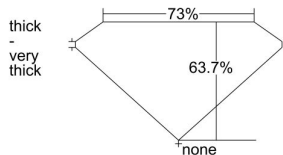

GIA®

FACSIMILE

GIA REPORT 1315354384

Verify this report at GIA.edu

GIA NATURAL DIAMOND DOSSIER®

November 29, 2018
GIA Report Number 1315354384
Shape and Cutting Style ..... Square Modified Brilliant
Measurements ..... 3.29 x 3.23 x 2.06 mm

GRADING RESULTS

Carat Weight ..... 0.19 carat
Color Grade ..... E
Clarity Grade VS1

ADDITIONAL GRADING INFORMATION

Polish ..... Excellent
Symmetry ..... Good
Fluorescence ..... None
Clarity Characteristics ..... Feather, Pinpoint
Inspection(s): GIA 1315354384

PROPORTIONS

Profile not to actual proportions

GRADING SCALES

GIA COLOR SCALE		GIA CLARITY SCALE			
COLORLESS	D	VERY VERY SLIGHTLY INCLUDED	FLAWLESS		
	E		INTERNALLY FLAWLESS		
	F		VVS₁		
	G		VVS₂		
	NEAR COLORLESS	H	VERY SLIGHTLY INCLUDED	VS₁	
		I		VS₂	
		FAINT	J	SLIGHTLY INCLUDED	I₁
			K		I₂
	L		I₃		
	M				
N					
O					
VERTICALLY COLORLESS	P	INCLUDED			
	Q				
	R				
	S				
	T				
	U				
	V				
	W				
X					
Y					
Z