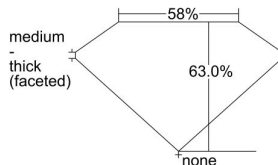

GIA®

FACSIMILE

GIA REPORT 1313368941

Verify this report at GIA.edu

GIA NATURAL DIAMOND DOSSIER®

December 04, 2018
GIA Report Number 1313368941
Shape and Cutting Style ..... Oval Brilliant
Measurements ..... 5.18 x 3.74 x 2.36 mm

GRADING RESULTS

Carat Weight ..... 0.30 carat
Color Grade ..... J
Clarity Grade VVS1

ADDITIONAL GRADING INFORMATION

Polish ..... Very Good
Symmetry ..... Good
Fluorescence ..... Faint
Clarity Characteristics..... Pinpoint, Cloud, Feather, Cavity
Inscription(s): GIA 1313368941

PROPORTIONS

Profile not to actual proportions

GRADING SCALES

GIA COLOR SCALE		GIA CLARITY SCALE			
COLORLESS	D	VERY VERY SLIGHTLY INCLUDED	FLAWLESS		
	E		INTERNALLY FLAWLESS		
	F	VERY SLIGHTLY INCLUDED	VVS₁		
	G		VVS₂		
	H		VS₁		
	NEAR COLORLESS	I	SLIGHTLY INCLUDED	VS₂	
		J		SI₁	
		FAINT	K	INCLUDED	SI₂
			L		I₁
			M		I₂
VERT LIGHT	N	LIGHT	I₃		
	O				
	P				
	Q				
	R