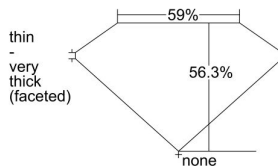

GIA®

FACSIMILE

GIA REPORT 1285395634

Verify this report at GIA.edu

GIA NATURAL DIAMOND DOSSIER®

March 20, 2018
GIA Report Number 1285395634
Shape and Cutting Style ..... Heart Brilliant
Measurements ..... 4.64 x 5.42 x 3.05 mm

GRADING RESULTS

Carat Weight ..... 0.44 carat
Color Grade ..... D
Clarity Grade VVS2

ADDITIONAL GRADING INFORMATION

Polish ..... Very Good
Symmetry ..... Good
Fluorescence ..... None
Clarity Characteristics..Cloud, Needle, Pinpoint, Surface Graining
Inscription(s): GIA 1285395634

PROPORTIONS

Profile not to actual proportions

GRADING SCALES

GIA COLOR SCALE		GIA CLARITY SCALE			
COLORLESS	D	VERY VERY SLIGHTLY INCLUDED	FLAWLESS		
	E		INTERNALLY FLAWLESS		
	F		VVS₁		
	NEAR COLORLESS	G	VVS₂		
		H	VERY SLIGHTLY INCLUDED	VS₁	
		I		VS₂	
		FAINT	J	SLIGHTLY INCLUDED	SI₁
			K		SI₂
	L		INCLUDED		I₁
	M			I₂	
VERT LIGHT	N		INCLUDED	I₃	
	O				
	P				
	Q				
	R				
LIGHT	S				
	T				
	U				
	V				
	Z