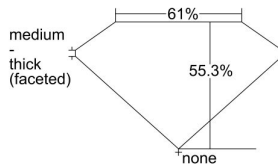

GIA®

FACSIMILE

GIA REPORT 1283306440

Verify this report at GIA.edu

GIA NATURAL DIAMOND DOSSIER®

February 28, 2018
GIA Report Number 1283306440
Shape and Cutting Style ..... Heart Brilliant
Measurements ..... 4.10 x 4.66 x 2.58 mm

GRADING RESULTS

Carat Weight ..... 0.30 carat
Color Grade ..... E
Clarity Grade VVS1

ADDITIONAL GRADING INFORMATION

Polish ..... Excellent
Symmetry ..... Good
Fluorescence ..... Faint
Clarity Characteristics ..... Pinpoint
Inscription(s): GIA 1283306440

PROPORTIONS

Profile not to actual proportions

GRADING SCALES

GIA COLOR SCALE		GIA CLARITY SCALE	
COLORLESS	D	VERY VERY SLIGHTLY INCLUDED	FLAWLESS
	E		INTERNALLY FLAWLESS
	F		VVS₁
	G		VVS₂
	H		VS₁
	I		VS₂
	J		SI₁
	K		SI₂
	L		I₁
	M		I₂
NEAR COLORLESS	N	SLIGHTLY INCLUDED	I₃
	O		
	P		
	Q		
FAINT	R		
	S		
	T		
	U		
VERY LIGHT	V		
	W		
	X		
	Y		
LIGHT	Z