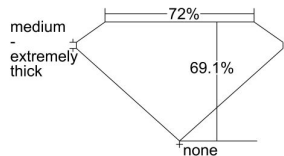

GIA®

FACSIMILE

GIA REPORT 1278889528

Verify this report at GIA.edu

GIA NATURAL DIAMOND DOSSIER®

January 22, 2018
GIA Report Number 1278889528
Shape and Cutting Style ..... Square Modified Brilliant
Measurements ..... 5.15 x 4.95 x 3.42 mm

GRADING RESULTS

Carat Weight ..... 0.71 carat
Color Grade ..... F
Clarity Grade VS1

ADDITIONAL GRADING INFORMATION

Polish ..... Excellent
Symmetry ..... Good
Fluorescence ..... None
Clarity Characteristics ..... Cloud, Crystal
Inscription(s): GIA 1278889528

PROPORTIONS

Profile not to actual proportions

GRADING SCALES

GIA COLOR SCALE		GIA CLARITY SCALE			
COLORLESS	D	VERY VERY SLIGHTLY INCLUDED	FLAWLESS		
	E		INTERNALLY FLAWLESS		
	F	VERY SLIGHTLY INCLUDED	VVS₁		
	G		VVS₂		
	H		VS₁		
	NEAR COLORLESS	I	SLIGHTLY INCLUDED	VS₂	
		J		SI₁	
		FAINT	K	INCLUDED	SI₂
			L		I₁
			M		I₂
VERTICALLY LIGHT	N	LIGHT	I₃		
	O				
	P				
	Q				
	R