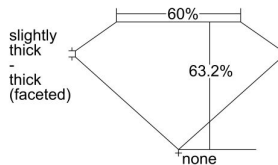

GIA®

FACSIMILE

GIA REPORT 1273832176

Verify this report at GIA.edu

GIA NATURAL DIAMOND DOSSIER®

January 19, 2018
GIA Report Number 1273832176
Shape and Cutting Style ..... Pear Brilliant
Measurements ..... 5.88 x 3.69 x 2.34 mm

GRADING RESULTS

Carat Weight ..... 0.30 carat
Color Grade ..... E
Clarity Grade VVS1

ADDITIONAL GRADING INFORMATION

Polish ..... Very Good
Symmetry ..... Very Good
Fluorescence ..... None
Clarity Characteristics ..... Chip, Surface Graining
Inscription(s): GIA 1273832176

PROPORTIONS

Profile not to actual proportions

GRADING SCALES

GIA COLOR SCALE		GIA CLARITY SCALE			
COLORLESS	D	VERY VERY SLIGHTLY INCLUDED	FLAWLESS		
	E		INTERNALLY FLAWLESS		
	F	VERY SLIGHTLY INCLUDED	VVS₁		
	G		VVS₂		
	H		VS₁		
	NEAR COLORLESS	I	SLIGHTLY INCLUDED	VS₂	
		J		SI₁	
		FAINT	K	INCLUDED	SI₂
			L		I₁
			M		I₂
VERT LIGHT			N	INCLUDED	I₃
			O		
			P		
	Q				
LIGHT	R				
	S				
	T				
	U				
	V				
	Z