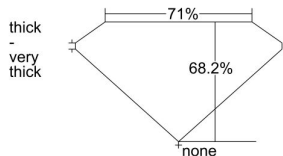

GIA®

FACSIMILE

GIA REPORT

1259764937

Verify this report at gia.edu

GIA DIAMOND DOSSIER®

May 07, 2017
GIA Report Number 1259764937
Shape and Cutting Style ..... Cut-Cornered Square Modified Brilliant
Measurements ..... 4.95 x 4.83 x 3.29 mm

GRADING RESULTS

Carat Weight ..... 0.70 carat
Color Grade ..... J
Clarity Grade SI1

ADDITIONAL GRADING INFORMATION

Polish ..... Excellent
Symmetry ..... Good
Fluorescence ..... Faint
Clarity Characteristics..... Crystal, Cloud, Feather
Inscription(s): GIA 1259764937

PROPORTIONS

Profile not to actual proportions

GRADING SCALES

GIA COLOR SCALE		GIA CLARITY SCALE	
COLORLESS	D	VERY VERY SLIGHTLY INCLUDED	FLAWLESS
	E		INTERNALLY FLAWLESS
	F		VVS₁
	G		VVS₂
	H		VS₁
	I		VS₂
NEAR COLORLESS	J	SLIGHTLY INCLUDED	SI₁
	K		SI₂
	L		I₁
	M		I₂
FAINT	N	INCLUDED	I₃
	O		
	P		
	Q		
VERY LIGHT	R		
	S		
	T		
	U		
LIGHT	V		
	W		
	X		
	Y		
	Z