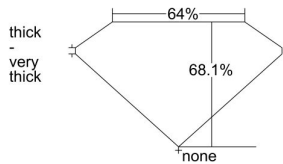

GIA®

FACSIMILE

GIA REPORT 1192449985

Verify this report at GIA.edu

GIA NATURAL DIAMOND DOSSIER®

June 20, 2018
GIA Report Number 1192449985
Shape and Cutting Style ..... Square Emerald Cut
Measurements ..... 4.93 x 4.80 x 3.27 mm

GRADING RESULTS

Carat Weight ..... 0.70 carat
Color Grade ..... G
Clarity Grade VS2

ADDITIONAL GRADING INFORMATION

Polish ..... Excellent
Symmetry ..... Very Good
Fluorescence ..... None
Clarity Characteristics ..... Cloud
Inscription(s): GIA 1192449985

PROPORTIONS

Profile not to actual proportions

GRADING SCALES

GIA COLOR SCALE		GIA CLARITY SCALE			
COLORLESS	D	VERY VERY SLIGHTLY INCLUDED	FLAWLESS		
	E		INTERNALLY FLAWLESS		
	F	VERY SLIGHTLY INCLUDED	VVS₁		
	G		VVS₂		
	H		VS₁		
	NEAR COLORLESS	I	SLIGHTLY INCLUDED	VS₂	
		J		SI₁	
		FAINT	K	INCLUDED	SI₂
			L		I₁
			M		I₂
VERT LIGHT	N	INCLUDED	I₃		
	O				
	P				
	Q				
	R				
LIGHT	S				
	T				
	U				
	V				
	W				
	X				
	Y				
	Z