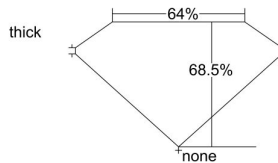

GIA®

FACSIMILE

GIA REPORT 1182743311

Verify this report at gia.edu

GIA DIAMOND DOSSIER®

September 19, 2017
GIA Report Number 1182743311
Shape and Cutting Style ..... Emerald Cut
Measurements ..... 5.83 x 4.22 x 2.89 mm

GRADING RESULTS

Carat Weight ..... 0.70 carat
Color Grade ..... F
Clarity Grade VS1

ADDITIONAL GRADING INFORMATION

Polish ..... Excellent
Symmetry ..... Excellent
Fluorescence ..... Medium Blue
Clarity Characteristics..... Crystal, Cloud, Feather, Pinpoint
Inscription(s): GIA 1182743311

PROPORTIONS

Profile not to actual proportions

GRADING SCALES

GIA COLOR SCALE		GIA CLARITY SCALE			
COLORLESS	D	VERY VERY SLIGHTLY INCLUDED	FLAWLESS		
	E		INTERNALLY FLAWLESS		
	F	VERY SLIGHTLY INCLUDED	VVS₁		
	G		VVS₂		
	H		VS₁		
	NEAR COLORLESS	I	SLIGHTLY INCLUDED	VS₂	
		J		SI₁	
		FAINT	K	INCLUDED	SI₂
			L		I₁
			M		I₂
VERY LIGHT	N	LIGHT	I₃		
	O				
	P				
	Q				
LIGHT	R				
	S				
	T				
	U				
	V				
	Z