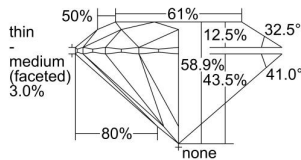

GIA®

FACSIMILE

GIA REPORT 1156905768

Verify this report at gia.edu

GIA DIAMOND DOSSIER®

February 04, 2014
GIA Report Number 1156905768
Shape and Cutting Style ..... Round Brilliant
Measurements ..... 4.42 - 4.46 x 2.61 mm

GRADING RESULTS

Carat Weight ..... 0.31 carat
Color Grade ..... F
Clarity Grade S11
Cut Grade ..... Excellent

ADDITIONAL GRADING INFORMATION

Polish ..... Excellent
Symmetry ..... Excellent
Fluorescence ..... Medium Blue
Clarity Characteristics ..... Crystal, Feather
Inscription(s): GIA 1156905768

PROPORTIONS

Profile to actual proportions

GRADING SCALES

GIA COLOR SCALE	GIA CLARITY SCALE	GIA CUT SCALE	
D	FLAWLESS	EXCELLENT	
E	INTERNALLY FLAWLESS		
F		VVS₁	VERY GOOD
G	VVS₂		
H	VS₁	GOOD	
I	VS₂		
J	S1₁	FAIR	
K	S1₂		
L	I₁	POOR	
M	I₂		
N	I₃		
O			
P			
Q			
R			
S			
T			
U			
V			
W			
X			
Y			
Z